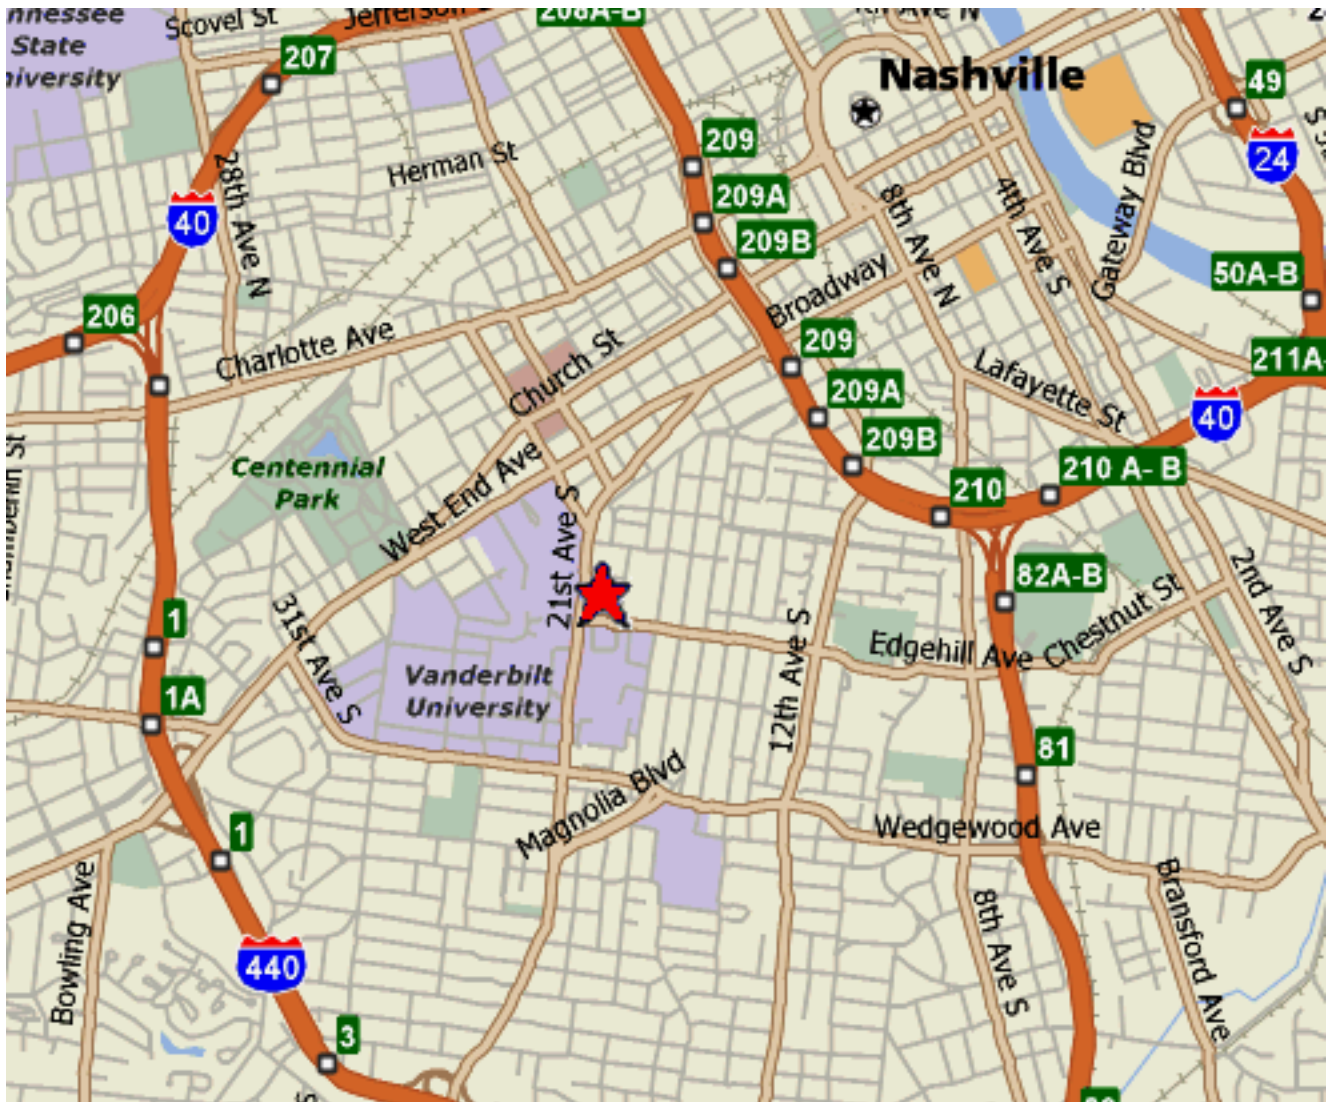

★ Sperling Gym, University School of Nashville
2000 Edgehill Avenue
Nashville, TN 37212

From I-40 E (from Memphis) I-65 S (from Louisville) and I-24 E (from St. Louis)

Take exit number 209B BROADWAY

Turn RIGHT onto BROADWAY.

Continue to follow BROADWAY. (0.80 miles)

Turn SLIGHT LEFT onto 21ST AVE S. (0.31 miles)

Turn LEFT into the under the building parking (or into the connecting exposed parking lot) that is just on the corner just before you get to EDGEHILL AVE. (0.07 miles)

Turn SLIGHT LEFT onto 21ST AVE S. (0.31 miles)

Turn LEFT into the under the building parking (or into the connecting exposed parking lot) that is just on the corner just before you get to EDGEHILL AVE. (0.07 miles)

Sperling gym is directly above the covered (1 level garage) parking.

From I-65 heading north (from Alabama)

Continue on I-65 N until you are able to take I-40 W
then follow the directions immediately above.